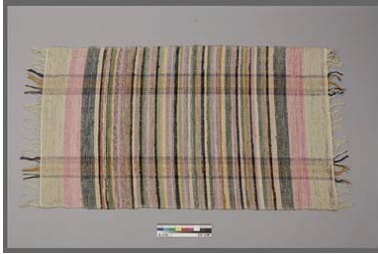

SEARCH

ADVANCED SEARCH

QUICK LINKS

Item Details

New Search

hooked rug
CD2003-0771
D2003-06525

Artifact Number	81-363
Current Cultural Affiliations	French Canadian
All Affiliations	French Canadian
Category	02: furnishings
Sub-category	B040: floor covering
Place of Origin	Country - no entry
Measurements	Length 114.0 cm, Width 51.0 cm
Artist / Maker / Manufacturer	Tremblay, Amanda
Caption	
Additional Information	
Multimedia	

hooked rug
CD2001-142
S2001-3081

Artifact Number	F-642
Current Cultural Affiliations	Canadian
All Affiliations	Canadian
Category	02: furnishings
Sub-category	B040: floor covering
Place of Origin	Country - Canada, Province - British Columbia
Place of Use	Country - Canada, Province - British Columbia
Measurements	Length 228.6 cm, Width 120.0 cm
Artist / Maker / Manufacturer	Carr, Emily
Person / Institution	Associated historical figure, Barbeau, Dr Charles Marius

QUICK LINKS

Item Details

New Search

rag rug
CD2002-65
D2002-004725

Artifact Number	A-278
Current Cultural Affiliations	French Canadian
All Affiliations	French Canadian
Category	02: furnishings
Sub-category	B020: bedding
Place of Origin	Country - Canada, Province - Quebec Country - Canada, Province - Quebec
Place of Use	Country - Canada, Province - Quebec Country - Canada, Province - Quebec
Measurements	Length 116.0 cm, Width 63.5 cm
Artist / Maker / Manufacturer	Plante, Alphonse Mme
Person / Institution	Associated historical figure, Barbeau, Dr Charles Marius
Earliest Possible Date	1920 C
Latest Possible Date	1925
Caption	
Additional Information	
Multimedia	